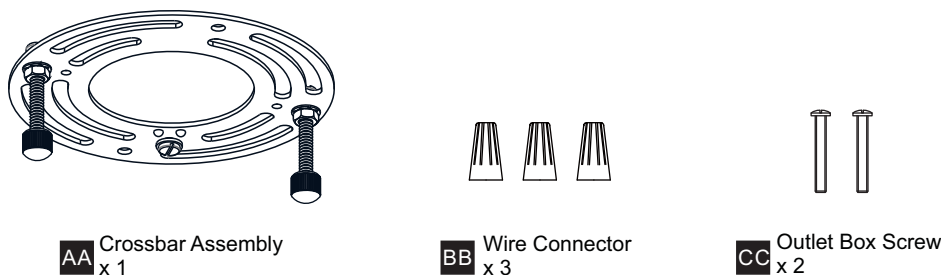

# INSTALLATION

**IMPORTANT:** This CONVERTIBLE fixture can be mounted as pendant light or semi-flush light. **DO NOT CUT SUPPLY WIRES** if you intend to use it as pendant light.