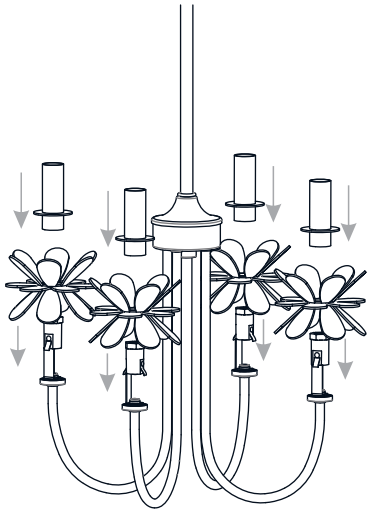

INSTALLATION

8

Install Petal Decorating

9