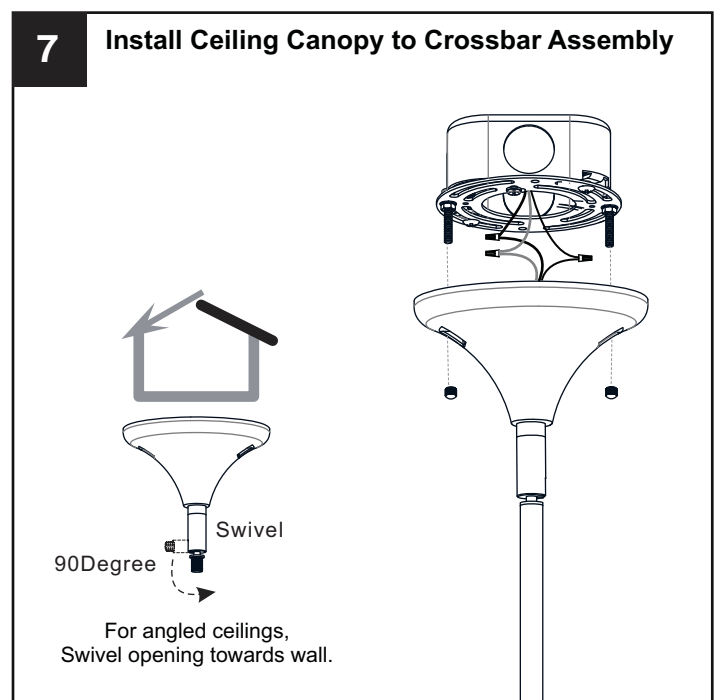

INSTALLATION

OPTION 2: PENDANT - REY5016BGD