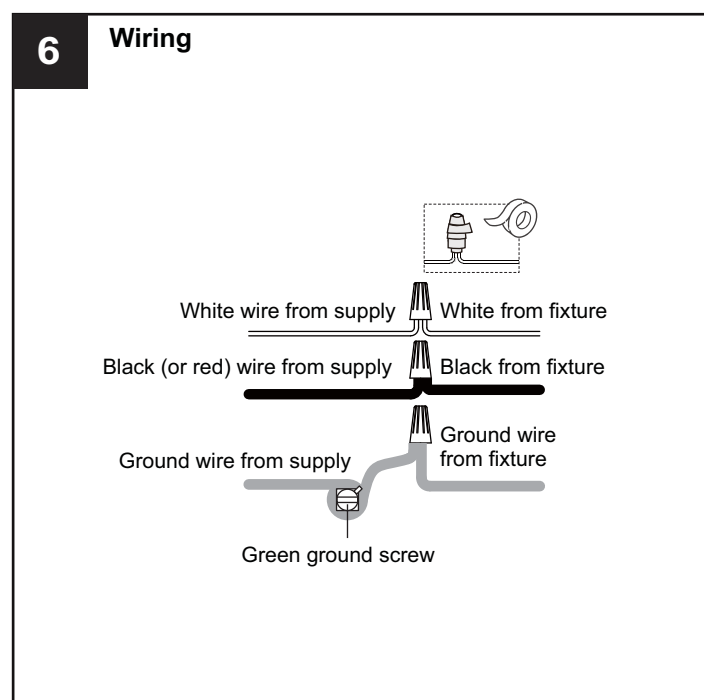

INSTALLATION

OPTION 2: PENDANT - REY5016BGD