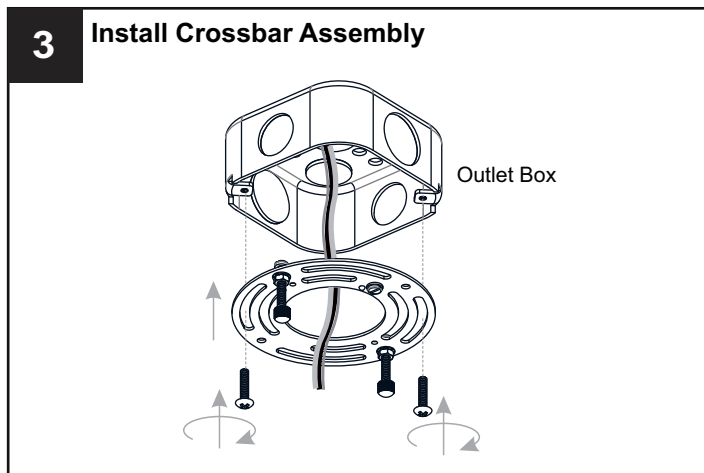

INSTALLATION

IMPORTANT: This CONVERTIBLE fixture can be mounted as pendant light or semi-flush light. **DO NOT CUT SUPPLY WIRES** if you intend to use it as pendant light.

OPTION 1: SEMI-FLUSH - REY1716BGD

* Set aside (2) 6"L Rods and (2) 12"L Rods, swivel since they are not required for the semi-flush installation.

Your installation is now complete! Restore electricity and save this sheet for future reference.