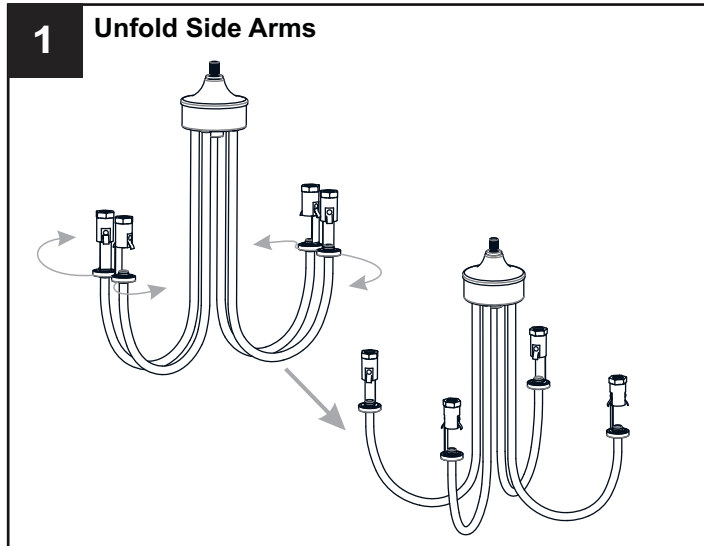

**PACKAGE CONTENTS**

**MOUNTING HARDWARE**

# INSTALLATION

**IMPORTANT:** This CONVERTIBLE fixture can be mounted as pendant light or semi-flush light. **DO NOT CUT SUPPLY WIRES** if you intend to use it as pendant light.

## OPTION 1: SEMI-FLUSH - REY1716BGD

\* Set aside (2) 6"L Rods and (2) 12"L Rods, swivel since they are not required for the semi-flush installation.

Your installation is now complete! Restore electricity and save this sheet for future reference.