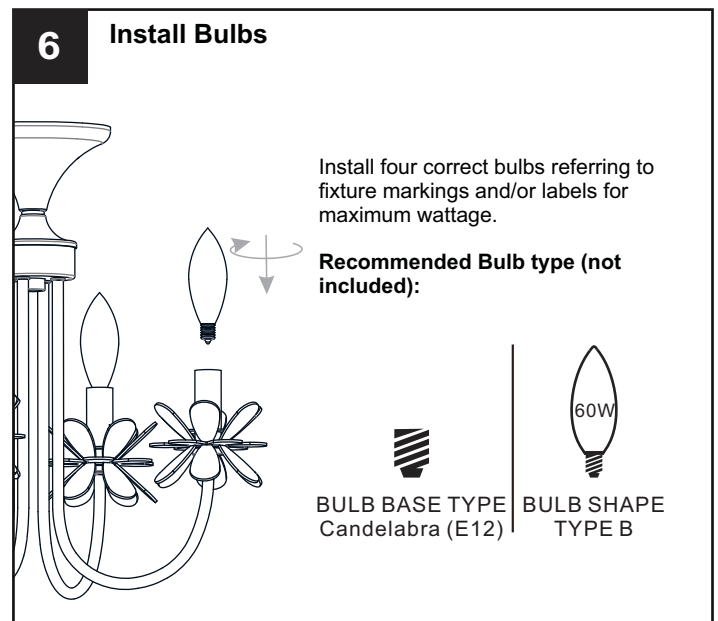

**SAFETY INFORMATION**

Please read and understand this entire manual before attempting to assemble, install or operate the product.

**WARNING**

- RISK OF ELECTRIC SHOCK - Before beginning installation, turn off electricity at the circuit breaker box or the main fuse box.
- RISK OF FIRE - Use bulbs specified by the markings and/or labels on the fixture.

**PACKAGE CONTENTS**

**MOUNTING HARDWARE**

# INSTALLATION

**IMPORTANT:** This CONVERTIBLE fixture can be mounted as pendant light or semi-flush light. **DO NOT CUT SUPPLY WIRES** if you intend to use it as pendant light.

## OPTION 1: SEMI-FLUSH - REY1716BGD

\* Set aside (2) 6"L Rods and (2) 12"L Rods, swivel since they are not required for the semi-flush installation.

Your installation is now complete! Restore electricity and save this sheet for future reference.