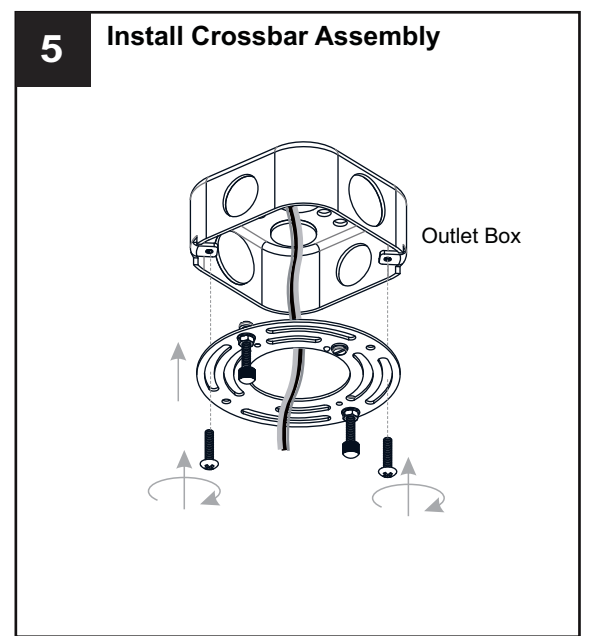

INSTALLATION

OPTION 2: PENDANT - REY5016BGD