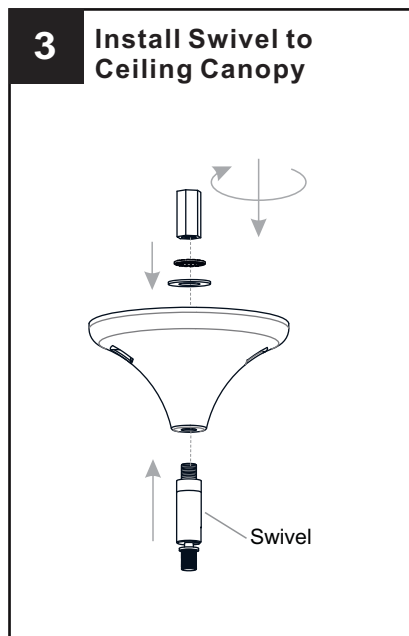

INSTALLATION

OPTION 2: PENDANT - REY5016BGD