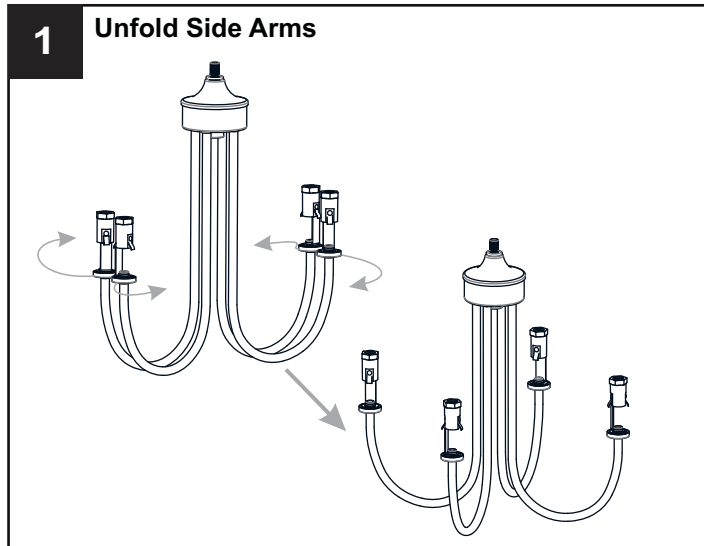

INSTALLATION

OPTION 2: PENDANT - REY5016BGD