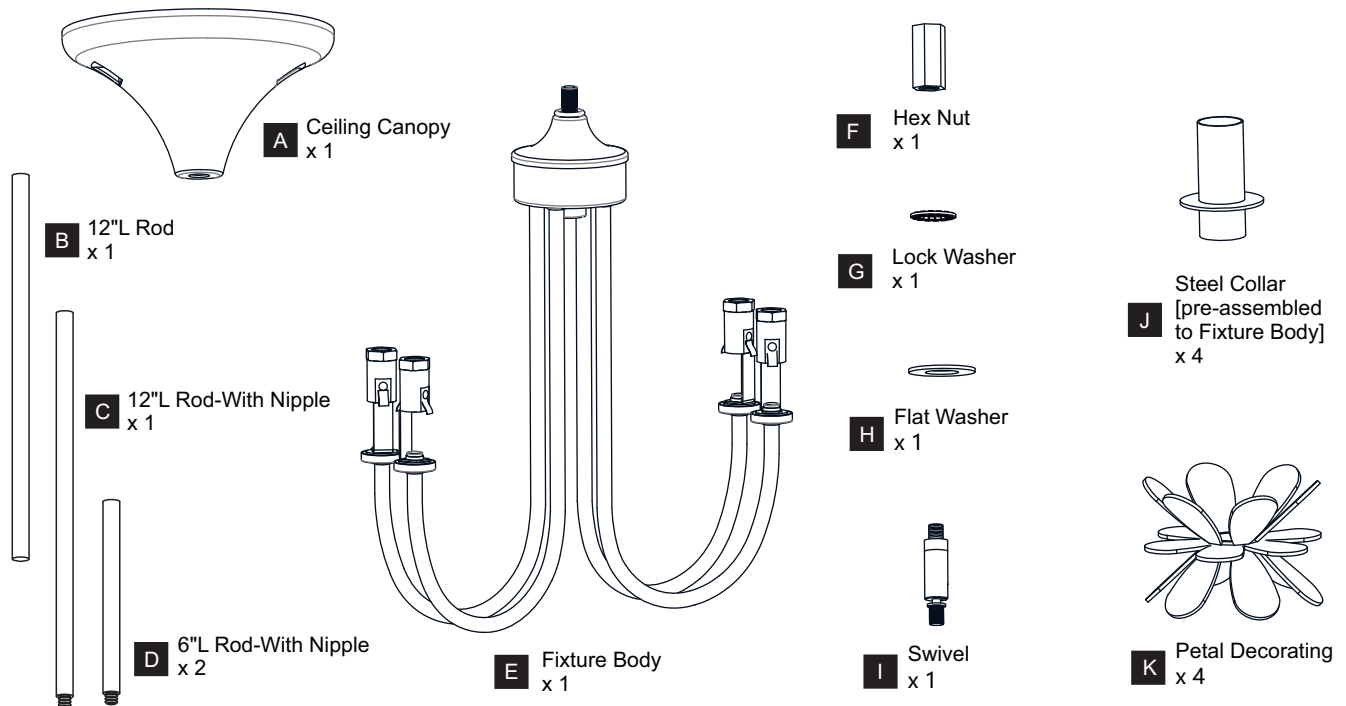

PACKAGE CONTENTS