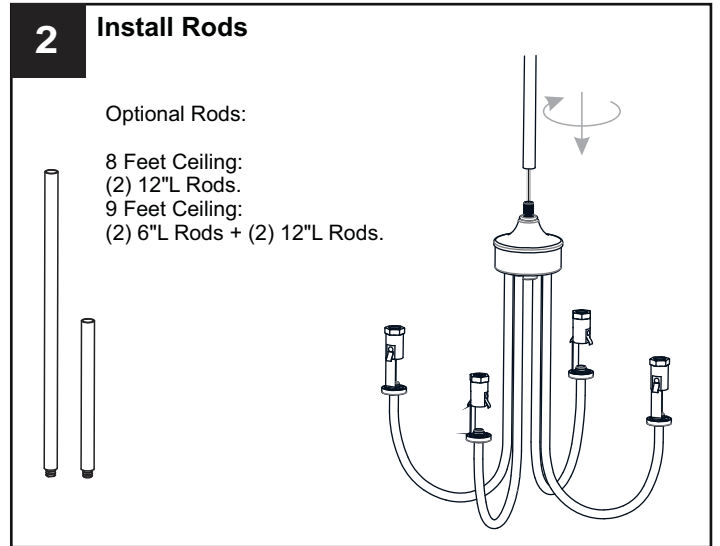

INSTALLATION

OPTION 2: PENDANT - REY5016BGD