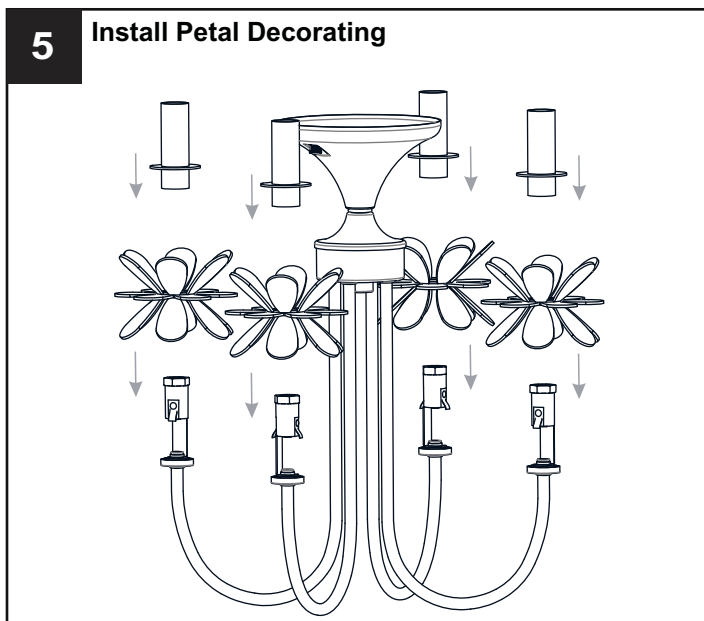

**SAFETY INFORMATION**

Please read and understand this entire manual before attempting to assemble, install or operate the product.

**WARNING**

- RISK OF ELECTRIC SHOCK - Before beginning installation, turn off electricity at the circuit breaker box or the main fuse box.
- RISK OF FIRE - Use bulbs specified by the markings and/or labels on the fixture.

**PACKAGE CONTENTS**

**MOUNTING HARDWARE**

# INSTALLATION

**IMPORTANT:** This CONVERTIBLE fixture can be mounted as pendant light or semi-flush light. **DO NOT CUT SUPPLY WIRES** if you intend to use it as pendant light.

## OPTION 1: SEMI-FLUSH - REY1716BGD

\* Set aside (2) 6"L Rods and (2) 12"L Rods, swivel since they are not required for the semi-flush installation.

Your installation is now complete! Restore electricity and save this sheet for future reference.