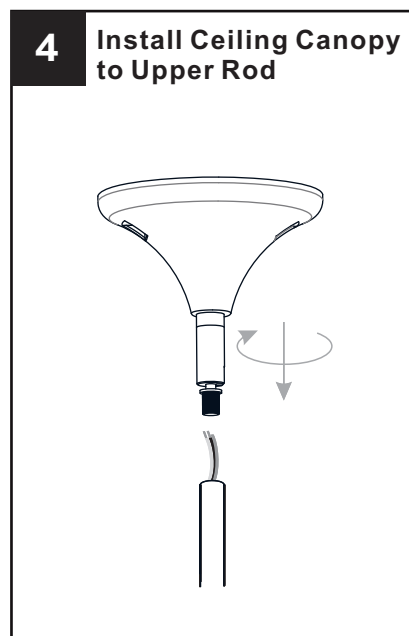

INSTALLATION

OPTION 2: PENDANT - REY5016BGD