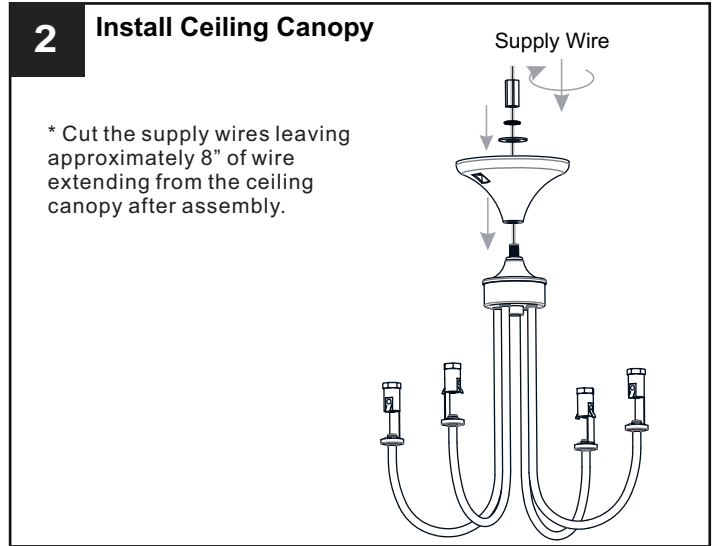

**PACKAGE CONTENTS**

**MOUNTING HARDWARE**

# INSTALLATION

**IMPORTANT:** This CONVERTIBLE fixture can be mounted as pendant light or semi-flush light. **DO NOT CUT SUPPLY WIRES** if you intend to use it as pendant light.

## OPTION 1: SEMI-FLUSH - REY1716BGD

\* Set aside (2) 6"L Rods and (2) 12"L Rods, swivel since they are not required for the semi-flush installation.

Your installation is now complete! Restore electricity and save this sheet for future reference.